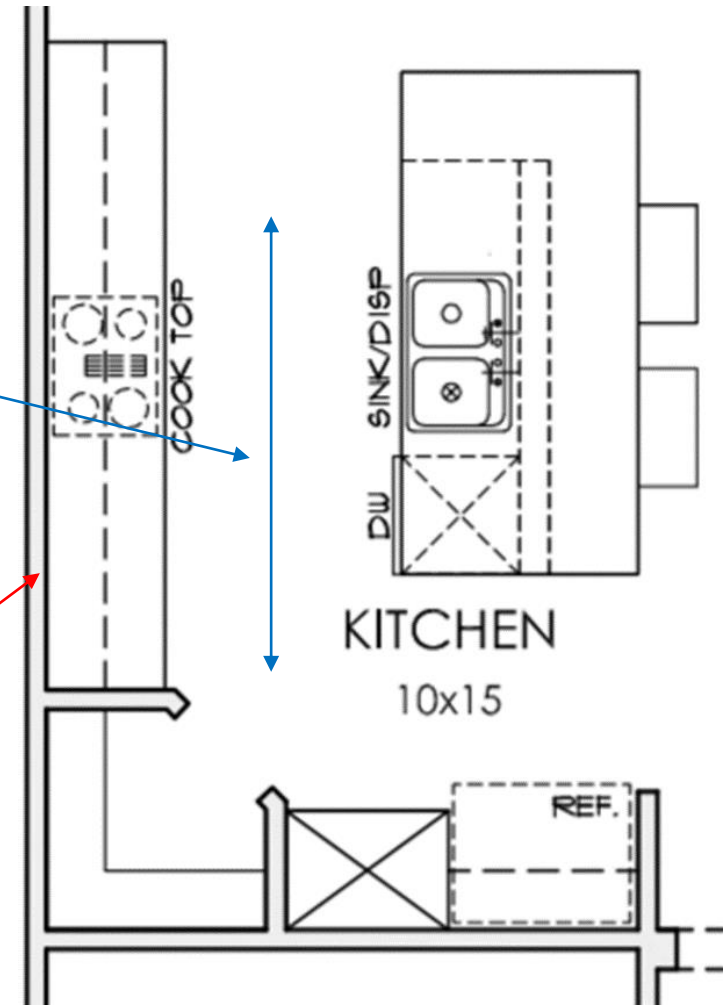

Bathroom Faucets

The Peak - Plumbing Fixtures 2A

Towel Ring

Towel Bar

Toilet Paper Holder

Main Flooring Rainforest Brown 8x24",
Lay 1/3 Staggered Front to back of house.

Kitchen Backsplash
3x6 White, Lay 1/2 Horizontal