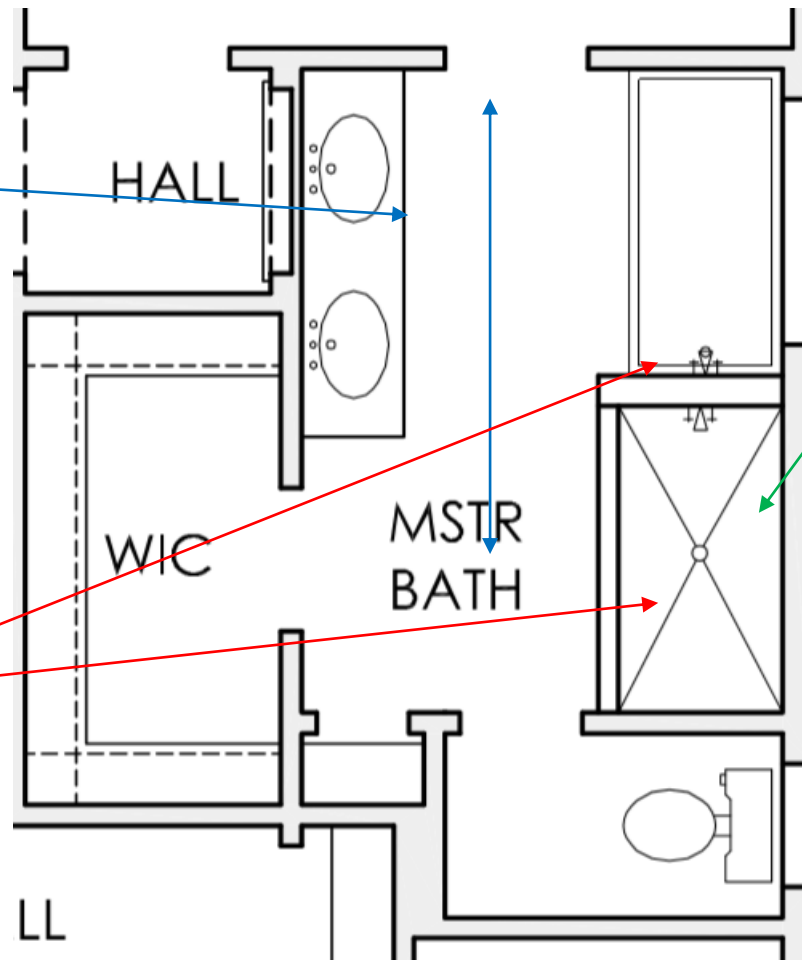

Carpet

Shower Walls

The Peak Interior Finishes Package #4

Kitchen Faucet

Kitchen Sink

Shower Fixtures

Drop In Tub

Bathroom Sinks

Bathroom Faucets

The Peak - Plumbing Fixtures 2A

Towel Ring

Towel Bar

Toilet Paper Holder

Main Flooring Rainforest Brown 8x24",
Lay 1/3 Staggered Front to back of house.

Kitchen Backsplash
3x6 White, Lay 1/2 Horizontal

Bathroom Floor Surat Gray,
7x24, Lay 1/2 Staggered.

Shower Walls
4x12 White, Lay 1/2 Horizontal

Accent Tile: Back Shower Wall
Cementine Contrast Mix, 16" x 16",
Lay According to pattern

The Peak - Master Bath Tiles

Bathroom Floor Surat Gray, 7x24,
Lay 1/2 Staggered.

All Shower Walls
4x12 White, Lay 1/2 Horizontal

The Peak - Bath 3 Tiles

All Shower Walls
4x12 White, Lay 1/2 Horizontal

Bathroom Floor Surat Gray, 7x24,
Lay 1/2 Staggered.