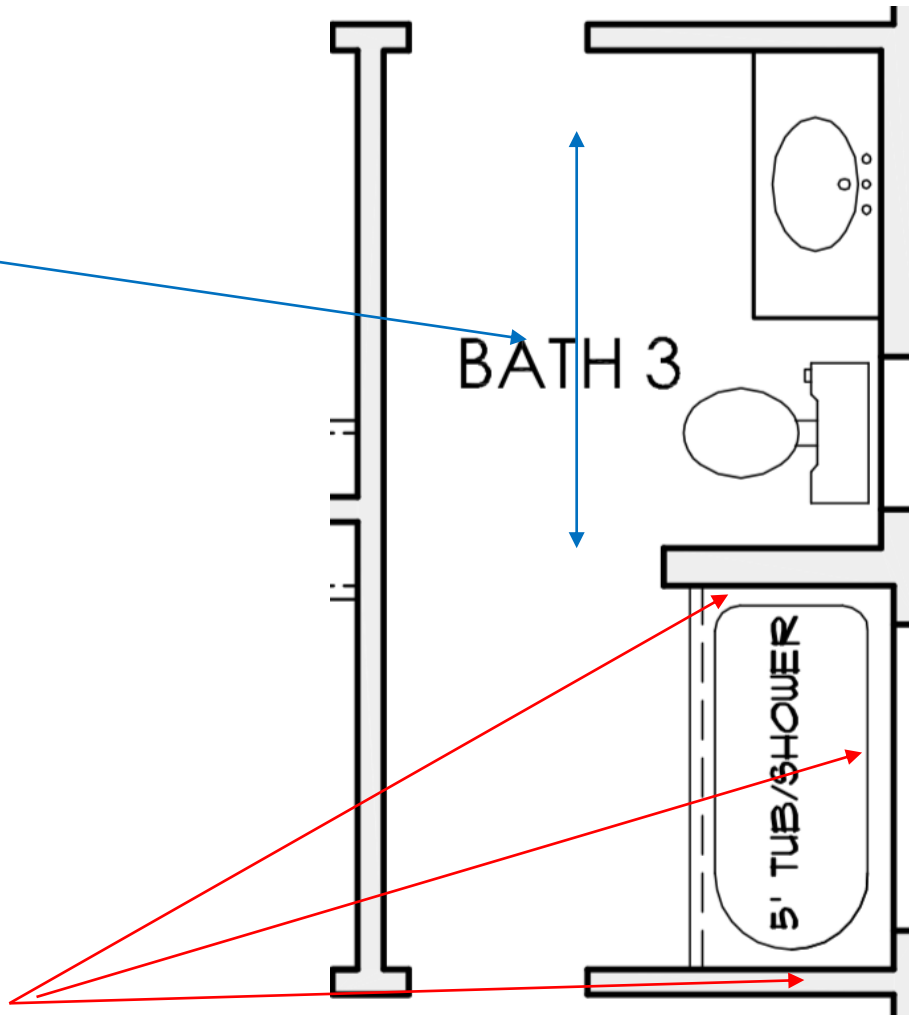

Carpet

Shower Walls

The Peak Interior Finishes Package #4

Kitchen Faucet

Kitchen Sink

Shower Fixtures

Drop In Tub

Bathroom Sinks

Bathroom Faucets

The Peak - Plumbing Fixtures 2A

Towel Ring

Towel Bar

Toilet Paper Holder

Main Flooring Rainforest Brown 8x24",
Lay 1/3 Staggered Front to back of house.

Kitchen Backsplash
3x6 White, Lay 1/2 Horizontal

Bathroom Floor Surat Gray,
7x24, Lay 1/2 Staggered.

Shower Walls
4x12 White, Lay 1/2 Horizontal

Accent Tile: Back Shower Wall
Cementine Contrast Mix, 16" x 16",
Lay According to pattern

The Peak - Master Bath Tiles

Bathroom Floor Surat Gray, 7x24,
Lay 1/2 Staggered.

All Shower Walls
4x12 White, Lay 1/2 Horizontal

The Peak - Bath 3 Tiles

All Shower Walls
4x12 White, Lay 1/2 Horizontal

Bathroom Floor Surat Gray, 7x24,
Lay 1/2 Staggered.