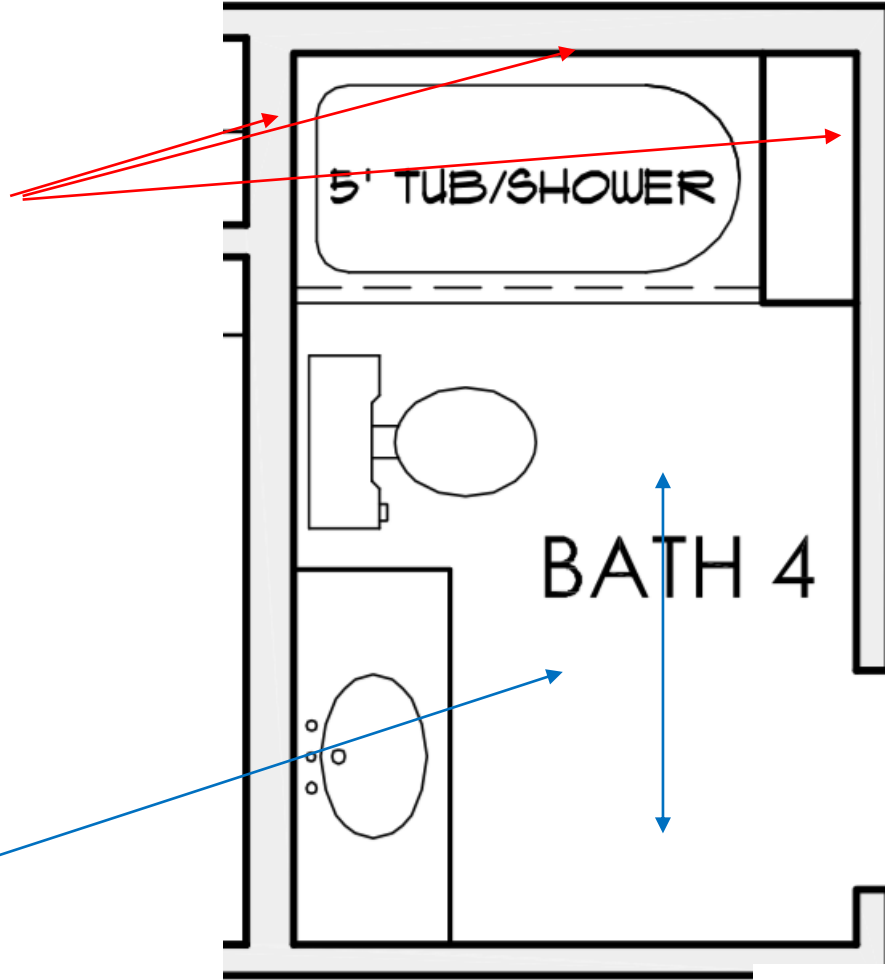

Bathroom Faucets

The Peak - Plumbing Fixtures 2A

Towel Ring

Towel Bar

Toilet Paper Holder

Main Flooring Rainforest Brown 8x24",
Lay 1/3 Staggered Front to back of house.

Kitchen Backsplash
3x6 White, Lay 1/2 Horizontal

Bathroom Floor Surat Gray,
7x24, Lay 1/2 Staggered.

Shower Walls
4x12 White, Lay 1/2 Horizontal

Accent Tile: Back Shower Wall
Cementine Contrast Mix, 16" x 16",
Lay According to pattern

The Peak - Master Bath Tiles

Bathroom Floor Surat Gray, 7x24,
Lay 1/2 Staggered.

All Shower Walls
4x12 White, Lay 1/2 Horizontal

The Peak - Bath 3 Tiles

All Shower Walls
4x12 White, Lay 1/2 Horizontal

Bathroom Floor Surat Gray, 7x24,
Lay 1/2 Staggered.

The Peak - Bath 4 Tiles