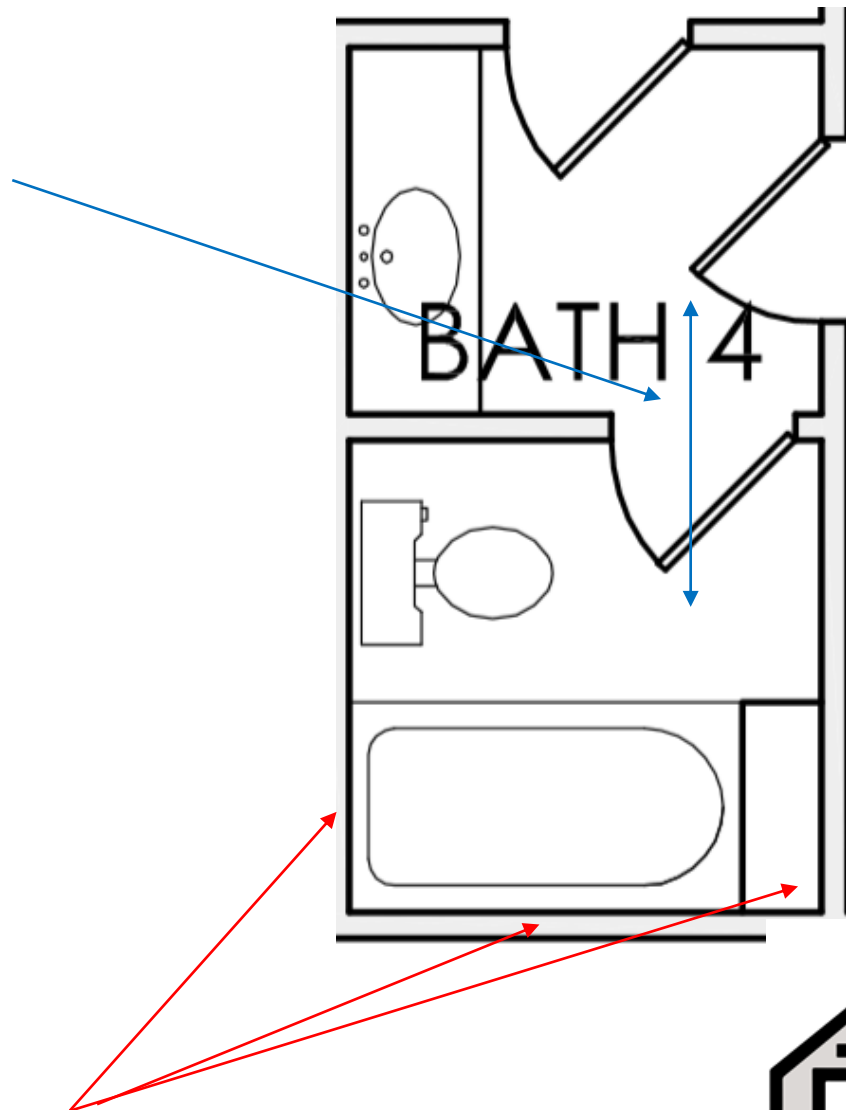

Towel Bar

Toilet Paper Holder

Main Flooring Rainforest Gray 8x24",  
Lay 1/3 Staggered Front to back of house.

Kitchen Backsplash  
3x6 White, Lay 1/3 Horizontal

The Jewel - Kitchen Tiles

Bathroom Floor Surat Gray, 7x24,  
Lay 1/2 Staggered.

Shower Walls  
4x12 White, Lay 1/2 Horizontal

Accent Tile: Back Shower Wall  
Form Remy Gray  
Lay According to pattern

The Jewel - Master Bath Tiles

All Shower Walls  
4x12 White, Lay 1/2 Horizontal

Bathroom Floor Surat Gray, 7x24,  
Lay 1/2 Staggered.

The Jewel - Guest Bath Tiles

Bathroom Floor Surat Gray, 7x24,  
Lay 1/2 Staggered.

All Shower Walls  
4x12 White, Lay 1/2 Horizontal

The Jewel - Bath 4 Tiles