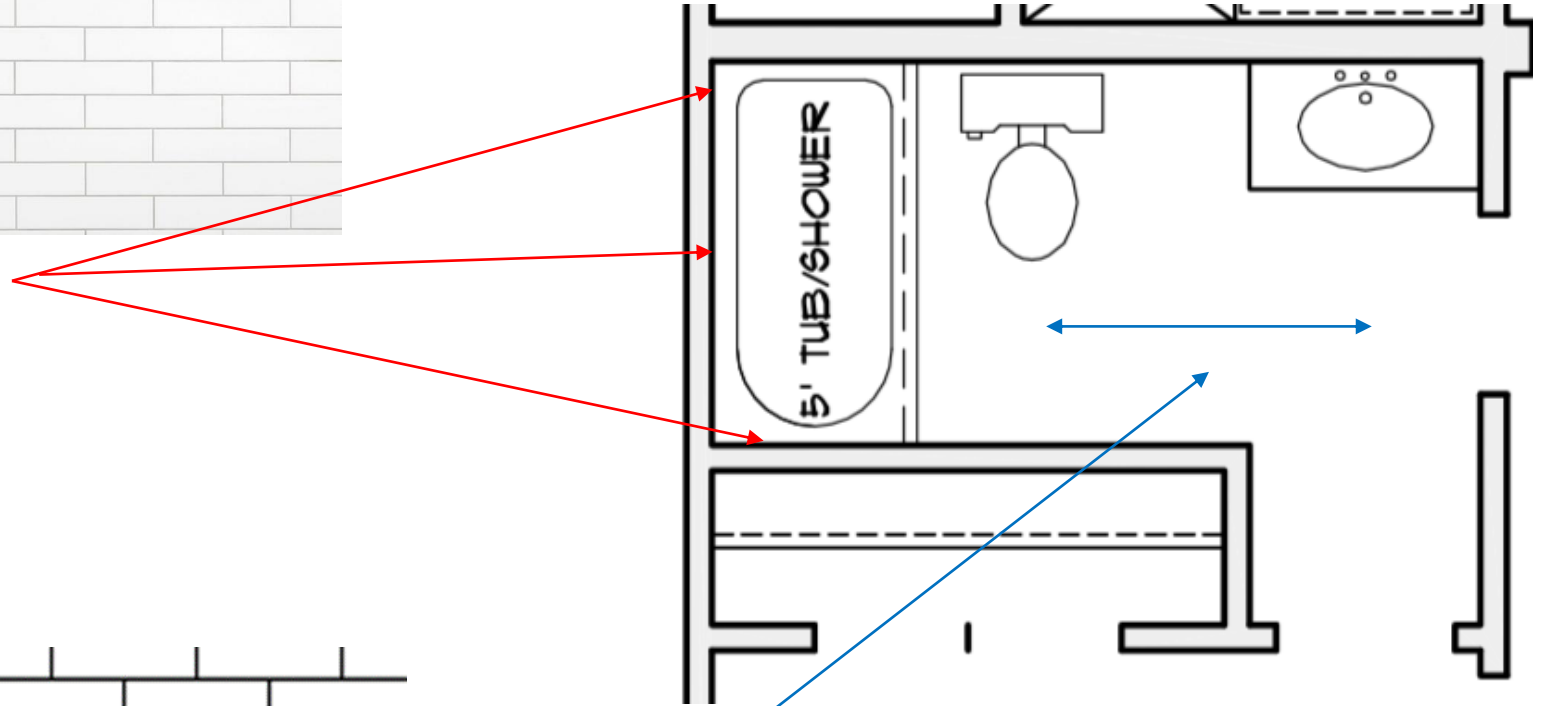

Shower Walls  
4x12 White, Lay 1/2 Horizontal

Accent Tile: Back Shower Wall  
Form Remy Gray  
Lay According to pattern

The Jewel - Master Bath Tiles

All Shower Walls  
4x12 White, Lay 1/2 Horizontal

Bathroom Floor Surat Gray, 7x24,  
Lay 1/2 Staggered.

The Jewel - Guest Bath Tiles

Bathroom Floor Surat Gray, 7x24,  
Lay 1/2 Staggered.

All Shower Walls  
4x12 White, Lay 1/2 Horizontal

The Jewel - Bath 4 Tiles