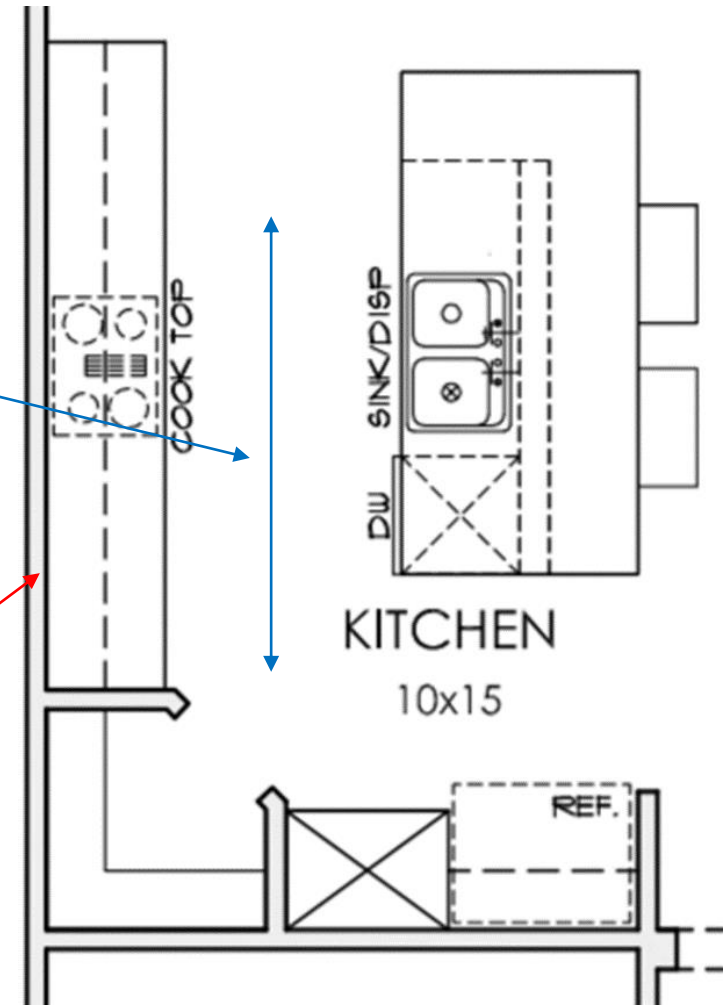

Towel Bar

Toilet Paper Holder

Main Flooring Rainforest Gray 8x24",  
Lay 1/3 Staggered Front to back of house.

Kitchen Backsplash  
3x6 White, Lay 1/3 Horizontal

The Jewel - Kitchen Tiles

Bathroom Floor Surat Gray, 7x24,  
Lay 1/2 Staggered.