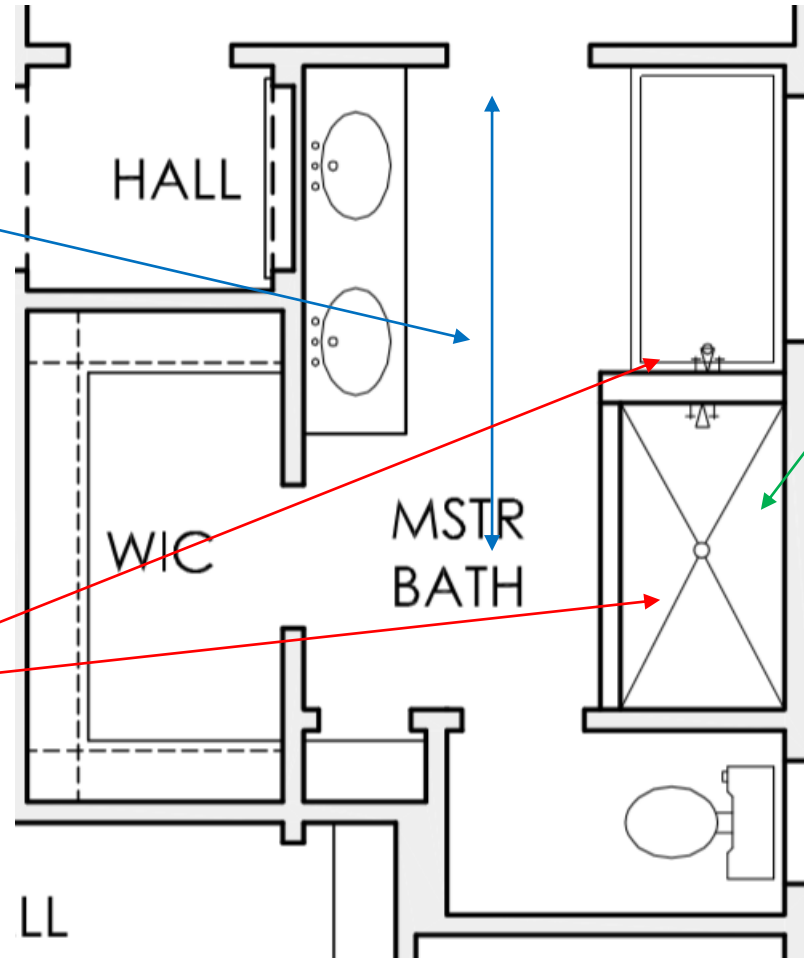

Towel Bar

Toilet Paper Holder

Main Flooring Rainforest Gray 8x24",  
Lay 1/3 Staggered Front to back of house.

Kitchen Backsplash  
3x6 White, Lay 1/3 Horizontal

The Jewel - Kitchen Tiles

Bathroom Floor Surat Gray, 7x24,  
Lay 1/2 Staggered.

Shower Walls  
4x12 White, Lay 1/2 Horizontal

Accent Tile: Back Shower Wall  
Form Remy Gray  
Lay According to pattern

The Jewel - Master Bath Tiles

All Shower Walls  
4x12 White, Lay 1/2 Horizontal

Bathroom Floor Surat Gray, 7x24,  
Lay 1/2 Staggered.

The Jewel - Guest Bath Tiles

Bathroom Floor Surat Gray, 7x24,  
Lay 1/2 Staggered.

All Shower Walls  
4x12 White, Lay 1/2 Horizontal

The Jewel - Bath 4 Tiles