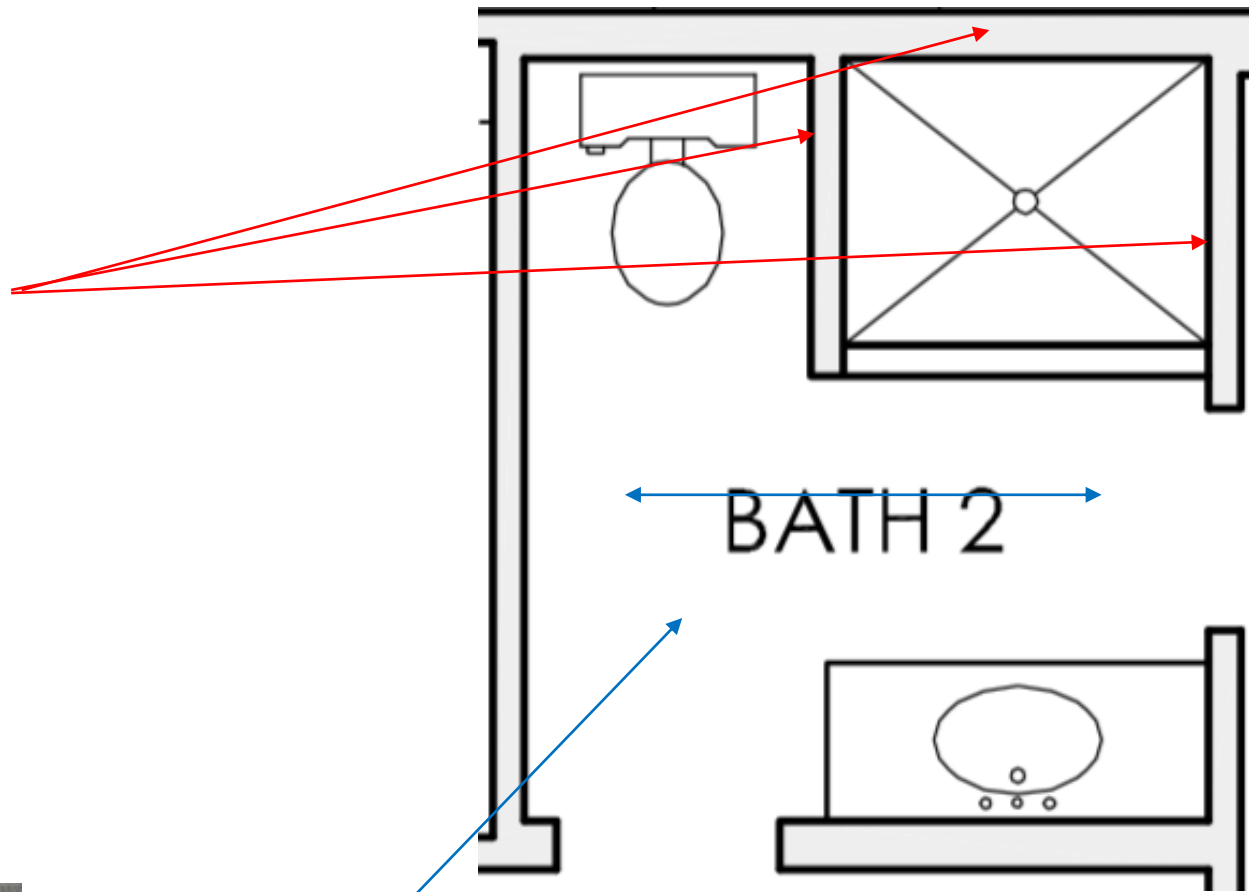

Bathroom Floor Surat Gray, 7x24,
Lay 1/2 Staggered.

The Apex - Bath 2 Tiles