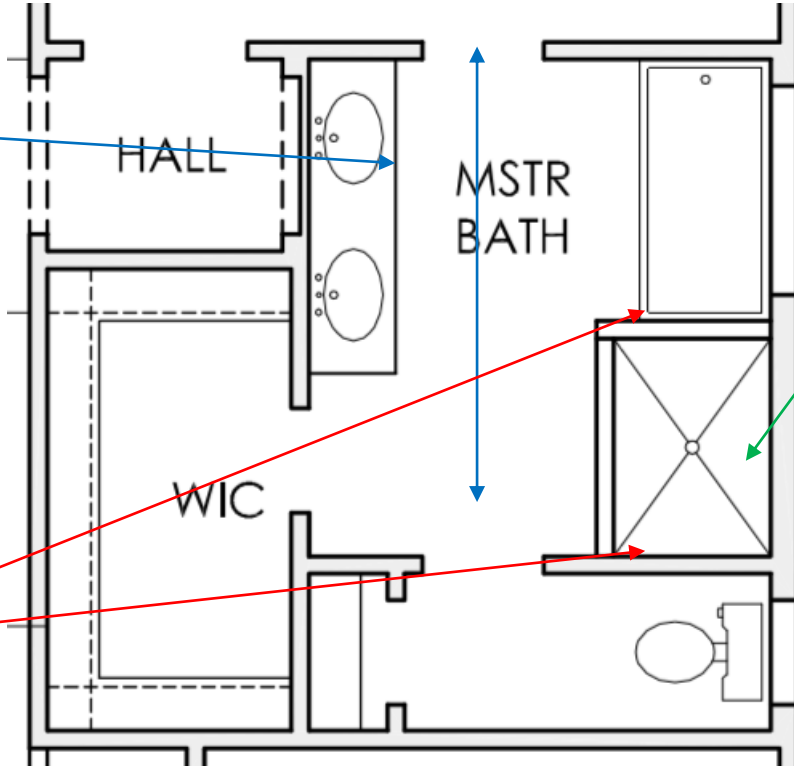

Towel Bar

Toilet Paper Holder

The Apex - Bath Hardware Option 2 B

Main Flooring Rainforest White 8x24",
Lay 1/3 Staggered Front to back of house.

Kitchen Backsplash
Brick 3x12 Gloss White, Lay 1/3 Horizontal

The Apex - Kitchen Tiles

Bathroom Floor Surat Gray, 7x24,
Lay 1/2 Staggered.

Shower Walls
4x12 White, Lay 1/2 Horizontal

Accent Tile: Back Shower Wall
Union Square York, 8" x 8",
Lay According to pattern

The Apex - Master Bath Tiles

All Shower Walls
4x12 White, Lay 1/2 Horizontal

Bathroom Floor Surat Gray, 7x24,
Lay 1/2 Staggered.

The Apex - Bath 2 Tiles

Bathroom Floor Surat Gray, 7x24,
Lay 1/2 Staggered.

All Shower Walls
4x12 White, Lay 1/2 Horizontal

The Apex - Bath 3 Tiles