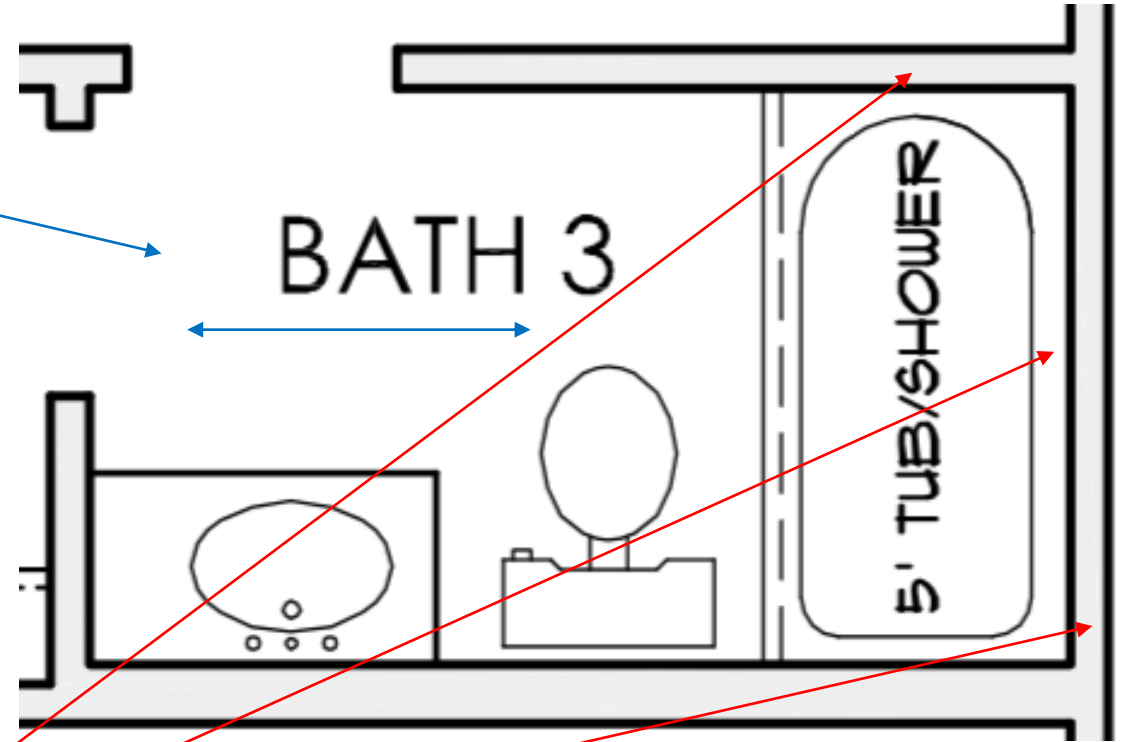

Towel Bar

Toilet Paper Holder

The Apex - Bath Hardware Option 2 B

Main Flooring Rainforest White 8x24",
Lay 1/3 Staggered Front to back of house.

Kitchen Backsplash
Brick 3x12 Gloss White, Lay 1/3 Horizontal

The Apex - Kitchen Tiles

Bathroom Floor Surat Gray, 7x24,
Lay 1/2 Staggered.

Shower Walls
4x12 White, Lay 1/2 Horizontal

Accent Tile: Back Shower Wall
Union Square York, 8" x 8",
Lay According to pattern

The Apex - Master Bath Tiles

All Shower Walls
4x12 White, Lay 1/2 Horizontal

Bathroom Floor Surat Gray, 7x24,
Lay 1/2 Staggered.

The Apex - Bath 2 Tiles

Bathroom Floor Surat Gray, 7x24,
Lay 1/2 Staggered.

All Shower Walls
4x12 White, Lay 1/2 Horizontal

The Apex - Bath 3 Tiles