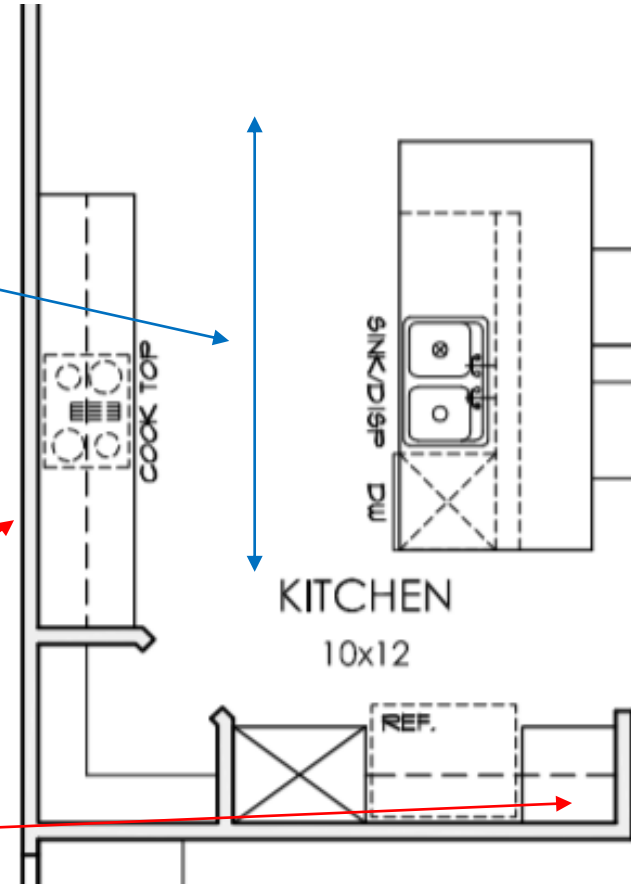

Towel Bar

Toilet Paper Holder

The Apex - Bath Hardware Option 2 B

Main Flooring Rainforest White 8x24",
Lay 1/3 Staggered Front to back of house.

Kitchen Backsplash
Brick 3x12 Gloss White, Lay 1/3 Horizontal