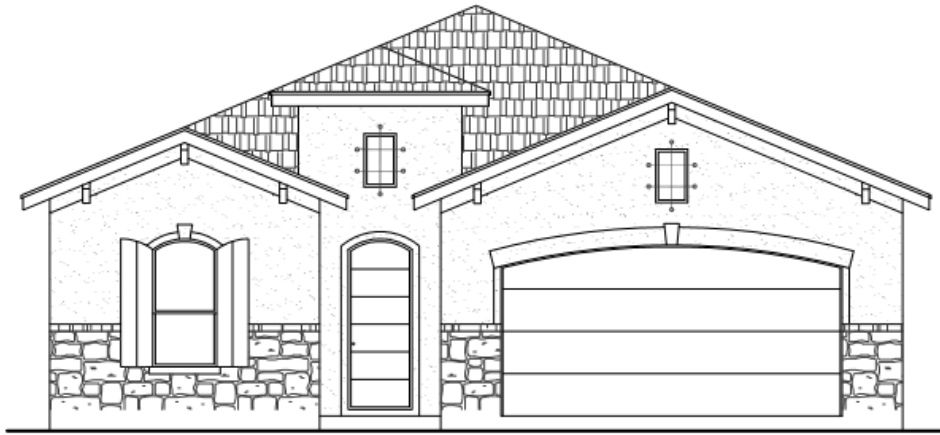

Stucco: SW7004 Snowbound

Shutters:  
Peppercorn

Roof: Weathered Wood

Windows:  
White

PLAN 1,956 ELEV. A

Front Door:  
MW 405  
Carbon

Stone: Cream

ELEGANT SHORT  
3-LAYER DOORS

Garage Door  
Standard White

Fascia, Soffit,  
Corbels, Porch  
Ceilings :  
SW 7069 Iron Ore

Exterior Selections for The Apex Elevation B Lot # 6